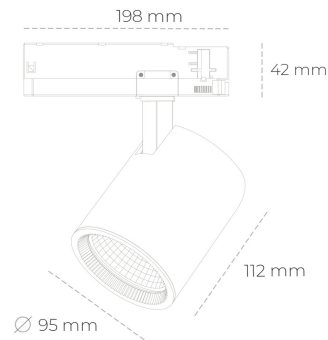

# SPOTLIGHT SNIPER G MAXI 825 25W 45° BLACK BREAD ON/OFF

Article number: N014-K0002-VF825-H5-S45-ZA02\_650-S3-###

LED	COB
Light colour	2500 [K] BREAD
CRI	80
Led chip flux	3042 [lm]
Luminous flux	2433 [lm]
System power	25 [W]
Luminaire Efficiency	97 [lm/W]
Beam angle	45°
Controller	ON/OFF
MacAdam	3 SDCM

### Spotlight LED

Track mounted LED spotlight. Aluminium housing. Ceiling base installation possible. Available in white, black and grey. Any RAL palette colour available on enquiry. Reflector beams available: 15°, 20°, 30°, 45° and 60°. Maximum power is 30W

### LUMINAIRE

Weight	1,02 [kg]
Protection rating IP , IK , class	IP 20, IK 1,
Luminaire colour	BLACK
Cover	Glass
Operating voltage	220-240V 50-60Hz

Note: All data are typical values. Tolerance of measurements +/-10% System features may change with product improvements due to technical advances.