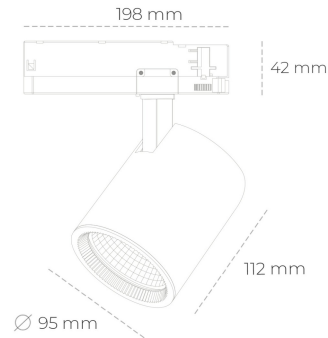

## SPOTLIGHT SNIPER G MAXI 825 10W 15° BLACK BREAD ON/OFF

Article number: N014-K0002-VF825-H5-S15-ZA01\_250-S3-###

LED	COB
Light colour	2500 [K] BREAD
CRI	80
Led chip flux	1195 [lm]
Luminous flux	956 [lm]
System power	10 [W]
Luminaire Efficiency	96 [lm/W]
Beam angle	15°
Controller	ON/OFF
MacAdam	3 SDCM

### Spotlight LED

Track mounted LED spotlight. Aluminium housing. Ceiling base installation possible. Available in white, black and grey. Any RAL palette colour available on enquiry. Reflector beams available: 15°, 20°, 30°, 45° and 60°. Maximum power is 30W

### LUMINAIRE

Weight	1,02 [kg]
Protection rating IP , IK , class	IP 20, IK 1,
Luminaire colour	BLACK
Cover	Glass
Operating voltage	220-240V 50-60Hz

Note: All data are typical values. Tolerance of measurements +/-10% System features may change with product improvements due to technical advances.