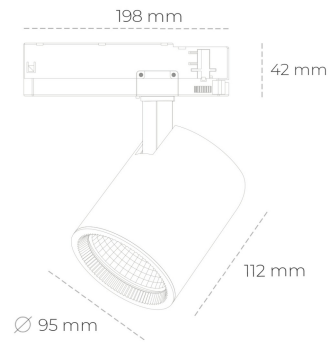

SPOTLIGHT SNIPER G MAXI 820 21W 60° BLACK MEAT PINK ON/OFF

Article number: N014-K0002-VE820-H5-S60-ZA02_550-S3-###

LED	COB
Light colour	2000 [K] MEAT PINK
CRI	80
Led chip flux	1845 [lm]
Luminous flux	1476 [lm]
System power	21 [W]
Luminaire Efficiency	70 [lm/W]
Beam angle	60°
Controller	ON/OFF
MacAdam	3 SDCM

Spotlight LED

Track mounted LED spotlight. Aluminium housing. Ceiling base installation possible. Available in white, black and grey. Any RAL palette colour available on enquiry. Reflector beams available: 15°, 20°, 30°, 45° and 60°. Maximum power is 30W

LUMINAIRE

Weight	1,02 [kg]
Protection rating IP , IK , class	IP 20, IK 1,
Luminaire colour	BLACK
Cover	Glass
Operating voltage	220-240V 50-60Hz

Note: All data are typical values. Tolerance of measurements +/-10% System features may change with product improvements due to technical advances.