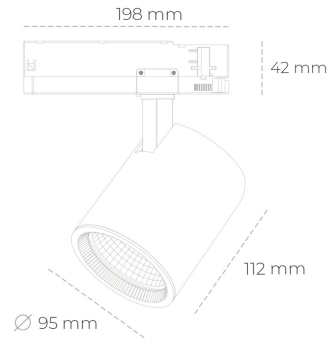

SPOTLIGHT SNIPER G MAXI 820 27W 45° BLACK MEAT PINK ON/OFF

LED	COB
Light colour	2000 [K] MEAT PINK
CRI	80
Led chip flux	2349 [lm]
Luminous flux	1879 [lm]
System power	27 [W]
Luminaire Efficiency	70 [lm/W]
Beam angle	45°
Controller	ON/OFF
MacAdam	3 SDCM

Spotlight LED

Track mounted LED spotlight. Aluminium housing. Ceiling base installation possible. Available in white, black and grey. Any RAL palette colour available on enquiry. Reflector beams available: 15°, 20°, 30°, 45° and 60°. Maximum power is 30W

LUMINAIRE

Weight	1,02 [kg]
Protection rating IP , IK , class	IP 20, IK 1,
Luminaire colour	BLACK
Cover	Glass
Operating voltage	220-240V 50-60Hz

Note: All data are typical values. Tolerance of measurements +/-10% System features may change with product improvements due to technical advances.

OPTIONS

RAL colours on inquiry, honeycomb louver on inquiry , Casambi on inquiry, DALI on inquiry, Phase-cut dimming on inquiry.

Generated: 21.06.2024

+48 32 388 80 00

www.cora.pl
cora@cora.pl

Street: Ignatza Hakuby 18
41-914 Bytom, Polska