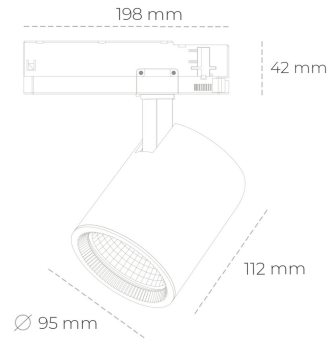

# SPOTLIGHT SNIPER G MAXI 820 23W 15° BLACK MEAT PINK ON/OFF

Article number: N014-K0002-VE820-H5-S15-ZA02\_600-S3-###

LED	COB
Light colour	2000 [K] MEAT PINK
CRI	80
Led chip flux	2013 [lm]
Luminous flux	1610 [lm]
System power	23 [W]
Luminaire Efficiency	70 [lm/W]
Beam angle	15°
Controller	ON/OFF
MacAdam	3 SDCM

### Spotlight LED

Track mounted LED spotlight. Aluminium housing. Ceiling base installation possible. Available in white, black and grey. Any RAL palette colour available on enquiry. Reflector beams available: 15°, 20°, 30°, 45° and 60°. Maximum power is 30W

### LUMINAIRE

Weight	1,02 [kg]
Protection rating IP , IK , class	IP 20, IK 1,
Luminaire colour	BLACK
Cover	Glass
Operating voltage	220-240V 50-60Hz

Note: All data are typical values. Tolerance of measurements +/-10% System features may change with product improvements due to technical advances.