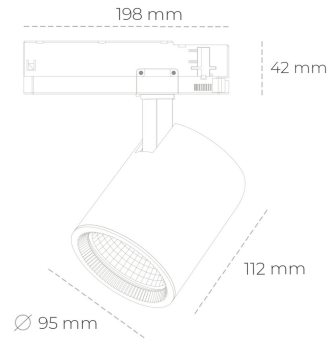

SPOTLIGHT SNIPER G MAXI 940 25W 60° BLACK | ON/OFF

LED	COB
Light colour	4000 [K] |
CRI	90
Led chip flux	3141 [lm]
Luminous flux	2512 [lm]
System power	25 [W]
Luminaire Efficiency	100 [lm/W]
Beam angle	60°
Controller	ON/OFF
MacAdam	3 SDCM

Spotlight LED

Track mounted LED spotlight. Aluminium housing. Ceiling base installation possible. Available in white, black and grey. Any RAL palette colour available on enquiry. Reflector beams available: 15°, 20°, 30°, 45° and 60°. Maximum power is 30W

LUMINAIRE

Weight	1,02 [kg]
Protection rating IP , IK , class	IP 20, IK 1,
Luminaire colour	BLACK
Cover	Glass
Operating voltage	220-240V 50-60Hz

Note: All data are typical values. Tolerance of measurements +/-10% System features may change with product improvements due to technical advances.

OPTIONS

RAL colours on inquiry, honeycomb louver on inquiry , Casambi on inquiry, DALI on inquiry, Phase-cut dimming on inquiry.

Generated: 21.06.2024

+48 32 388 80 00

www.cora.pl
cora@cora.pl

Street: Ignatza Hakuby 18
41-914 Bytom, Polska