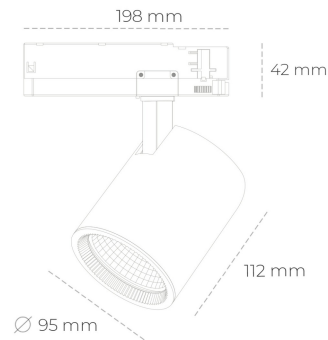

# SPOTLIGHT SNIPER G MAXI 940 21W 60° BLACK | ON/OFF

Article number: N014-K0002-RF940-H5-S60-ZA02\_550-S3-###

LED	COB
Light colour	4000 [K]
CRI	90
Led chip flux	2658 [lm]
Luminous flux	2126 [lm]
System power	21 [W]
Luminaire Efficiency	101 [lm/W]
Beam angle	60°
Controller	ON/OFF
MacAdam	3 SDCM

### Spotlight LED

Track mounted LED spotlight. Aluminium housing. Ceiling base installation possible. Available in white, black and grey. Any RAL palette colour available on enquiry. Reflector beams available: 15°, 20°, 30°, 45° and 60°. Maximum power is 30W

### LUMINAIRE

Weight	1,02 [kg]
Protection rating IP , IK , class	IP 20, IK 1,
Luminaire colour	BLACK
Cover	Glass
Operating voltage	220-240V 50-60Hz

Note: All data are typical values. Tolerance of measurements +/-10% System features may change with product improvements due to technical advances.