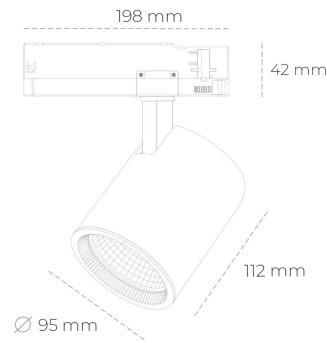

# SPOTLIGHT SNIPER G MAXI 940 10W 60° BLACK | ON/OFF

Article number: N014-K0002-RF940-H5-S60-ZA01\_250-S3-###

LED	COB
Light colour	4000 [K]
CRI	90
Led chip flux	1208 [lm]
Luminous flux	966 [lm]
System power	10 [W]
Luminaire Efficiency	97 [lm/W]
Beam angle	60°
Controller	ON/OFF
MacAdam	3 SDCM

### Spotlight LED

Track mounted LED spotlight. Aluminium housing. Ceiling base installation possible. Available in white, black and grey. Any RAL palette colour available on enquiry. Reflector beams available: 15°, 20°, 30°, 45° and 60°. Maximum power is 30W

### LUMINAIRE

Weight	1,02 [kg]
Protection rating IP , IK , class	IP 20, IK 1,
Luminaire colour	BLACK
Cover	Glass
Operating voltage	220-240V 50-60Hz

Note: All data are typical values. Tolerance of measurements +/-10% System features may change with product improvements due to technical advances.