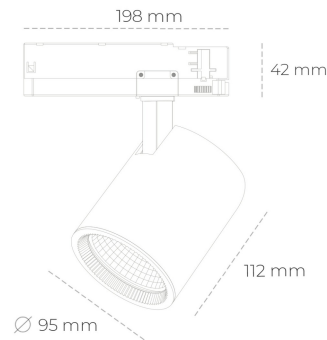

## SPOTLIGHT SNIPER G MAXI 940 31W 45° BLACK | ON/OFF

Article number: N014-K0002-RF940-H5-S45-ZA03\_800-S3-###

LED	COB
Light colour	4000 [K]
CRI	90
Led chip flux	3866 [lm]
Luminous flux	3092 [lm]
System power	31 [W]
Luminaire Efficiency	100 [lm/W]
Beam angle	45°
Controller	ON/OFF
MacAdam	3 SDCM

### Spotlight LED

Track mounted LED spotlight. Aluminium housing. Ceiling base installation possible. Available in white, black and grey. Any RAL palette colour available on enquiry. Reflector beams available: 15°, 20°, 30°, 45° and 60°. Maximum power is 30W

### LUMINAIRE

Weight	1,02 [kg]
Protection rating IP , IK , class	IP 20, IK 1,
Luminaire colour	BLACK
Cover	Glass
Operating voltage	220-240V 50-60Hz

Note: All data are typical values. Tolerance of measurements +/-10% System features may change with product improvements due to technical advances.