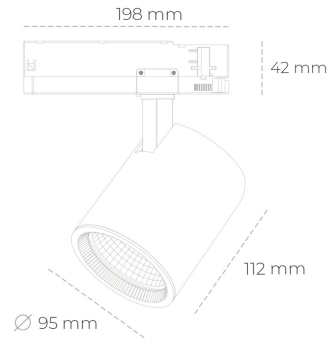

SPOTLIGHT SNIPER G MAXI 940 19W 45° BLACK | ON/OFF

Article number: N014-K0002-RF940-H5-S45-ZA01_500-S3-###

LED	COB
Light colour	4000 [K]
CRI	90
Led chip flux	2416 [lm]
Luminous flux	1932 [lm]
System power	19 [W]
Luminaire Efficiency	102 [lm/W]
Beam angle	45°
Controller	ON/OFF
MacAdam	3 SDCM

Spotlight LED

Track mounted LED spotlight. Aluminium housing. Ceiling base installation possible. Available in white, black and grey. Any RAL palette colour available on enquiry. Reflector beams available: 15°, 20°, 30°, 45° and 60°. Maximum power is 30W

LUMINAIRE

Weight	1,02 [kg]
Protection rating IP , IK , class	IP 20, IK 1,
Luminaire colour	BLACK
Cover	Glass
Operating voltage	220-240V 50-60Hz

Note: All data are typical values. Tolerance of measurements +/-10% System features may change with product improvements due to technical advances.