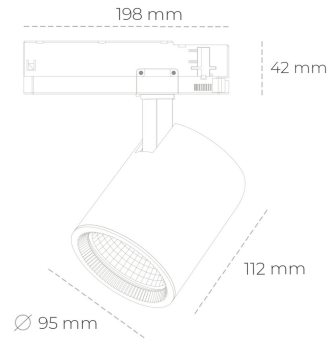

SPOTLIGHT SNIPER G MAXI 940 31W 30° BLACK | ON/OFF

Article number: N014-K0002-RF940-H5-S30-ZA03_800-S3-###

LED	COB
Light colour	4000 [K]
CRI	90
Led chip flux	3866 [lm]
Luminous flux	3092 [lm]
System power	31 [W]
Luminaire Efficiency	100 [lm/W]
Beam angle	30°
Controller	ON/OFF
MacAdam	3 SDCM

Spotlight LED

Track mounted LED spotlight. Aluminium housing. Ceiling base installation possible. Available in white, black and grey. Any RAL palette colour available on enquiry. Reflector beams available: 15°, 20°, 30°, 45° and 60°. Maximum power is 30W

LUMINAIRE

Weight	1,02 [kg]
Protection rating IP , IK , class	IP 20, IK 1,
Luminaire colour	BLACK
Cover	Glass
Operating voltage	220-240V 50-60Hz

Note: All data are typical values. Tolerance of measurements +/-10% System features may change with product improvements due to technical advances.