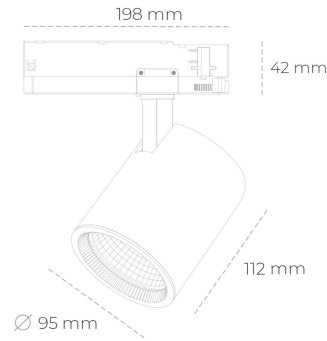

SPOTLIGHT SNIPER G MAXI 940 23W 30° BLACK | ON/OFF

Article number: N014-K0002-RF940-H5-S30-ZA02_600-S3-###

LED	COB
Light colour	4000 [K]
CRI	90
Led chip flux	2899 [lm]
Luminous flux	2319 [lm]
System power	23 [W]
Luminaire Efficiency	101 [lm/W]
Beam angle	30°
Controller	ON/OFF
MacAdam	3 SDCM

Spotlight LED

Track mounted LED spotlight. Aluminium housing. Ceiling base installation possible. Available in white, black and grey. Any RAL palette colour available on enquiry. Reflector beams available: 15°, 20°, 30°, 45° and 60°. Maximum power is 30W

LUMINAIRE

Weight	1,02 [kg]
Protection rating IP , IK , class	IP 20, IK 1,
Luminaire colour	BLACK
Cover	Glass
Operating voltage	220-240V 50-60Hz

Note: All data are typical values. Tolerance of measurements +/-10% System features may change with product improvements due to technical advances.