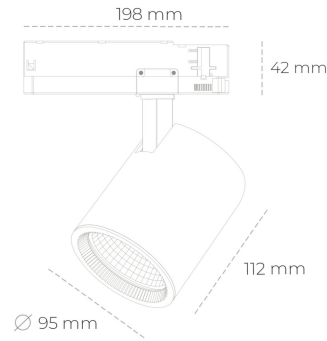

# SPOTLIGHT SNIPER G MAXI 940 21W 30° BLACK | ON/OFF

Article number: N014-K0002-RF940-H5-S30-ZA02\_550-S3-###

LED	COB
Light colour	4000 [K]
CRI	90
Led chip flux	2658 [lm]
Luminous flux	2126 [lm]
System power	21 [W]
Luminaire Efficiency	101 [lm/W]
Beam angle	30°
Controller	ON/OFF
MacAdam	3 SDCM

### Spotlight LED

Track mounted LED spotlight. Aluminium housing. Ceiling base installation possible. Available in white, black and grey. Any RAL palette colour available on enquiry. Reflector beams available: 15°, 20°, 30°, 45° and 60°. Maximum power is 30W

### LUMINAIRE

Weight	1,02 [kg]
Protection rating IP , IK , class	IP 20, IK 1,
Luminaire colour	BLACK
Cover	Glass
Operating voltage	220-240V 50-60Hz

Note: All data are typical values. Tolerance of measurements +/-10% System features may change with product improvements due to technical advances.