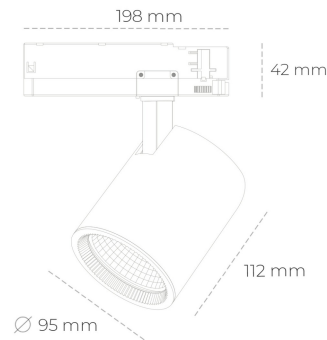

SPOTLIGHT SNIPER G MAXI 940 19W 30° BLACK | ON/OFF

Article number: N014-K0002-RF940-H5-S30-ZA01_500-S3-###

LED	COB
Light colour	4000 [K]
CRI	90
Led chip flux	2416 [lm]
Luminous flux	1932 [lm]
System power	19 [W]
Luminaire Efficiency	102 [lm/W]
Beam angle	30°
Controller	ON/OFF
MacAdam	3 SDCM

Spotlight LED

Track mounted LED spotlight. Aluminium housing. Ceiling base installation possible. Available in white, black and grey. Any RAL palette colour available on enquiry. Reflector beams available: 15°, 20°, 30°, 45° and 60°. Maximum power is 30W

LUMINAIRE

Weight	1,02 [kg]
Protection rating IP , IK , class	IP 20, IK 1,
Luminaire colour	BLACK
Cover	Glass
Operating voltage	220-240V 50-60Hz

Note: All data are typical values. Tolerance of measurements +/-10% System features may change with product improvements due to technical advances.