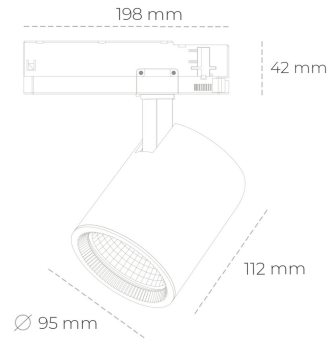

# SPOTLIGHT SNIPER G MAXI 940 27W 20° BLACK | ON/OFF

Article number: N014-K0002-RF940-H5-S20-ZA02\_700-S3-###

LED	COB
Light colour	4000 [K]
CRI	90
Led chip flux	3383 [lm]
Luminous flux	2706 [lm]
System power	27 [W]
Luminaire Efficiency	100 [lm/W]
Beam angle	20°
Controller	ON/OFF
MacAdam	3 SDCM

### Spotlight LED

Track mounted LED spotlight. Aluminium housing. Ceiling base installation possible. Available in white, black and grey. Any RAL palette colour available on enquiry. Reflector beams available: 15°, 20°, 30°, 45° and 60°. Maximum power is 30W

### LUMINAIRE

Weight	1,02 [kg]
Protection rating IP , IK , class	IP 20, IK 1,
Luminaire colour	BLACK
Cover	Glass
Operating voltage	220-240V 50-60Hz

Note: All data are typical values. Tolerance of measurements +/-10% System features may change with product improvements due to technical advances.