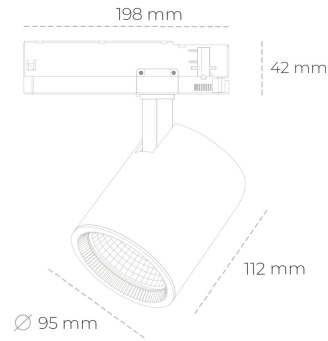

SPOTLIGHT SNIPER G MAXI 940 25W 20° BLACK | ON/OFF

Article number: N014-K0002-RF940-H5-S20-ZA02_650-S3-###

LED	COB
Light colour	4000 [K]
CRI	90
Led chip flux	3141 [lm]
Luminous flux	2512 [lm]
System power	25 [W]
Luminaire Efficiency	100 [lm/W]
Beam angle	20°
Controller	ON/OFF
MacAdam	3 SDCM

Spotlight LED

Track mounted LED spotlight. Aluminium housing. Ceiling base installation possible. Available in white, black and grey. Any RAL palette colour available on enquiry. Reflector beams available: 15°, 20°, 30°, 45° and 60°. Maximum power is 30W

LUMINAIRE

Weight	1,02 [kg]
Protection rating IP , IK , class	IP 20, IK 1,
Luminaire colour	BLACK
Cover	Glass
Operating voltage	220-240V 50-60Hz

Note: All data are typical values. Tolerance of measurements +/-10% System features may change with product improvements due to technical advances.