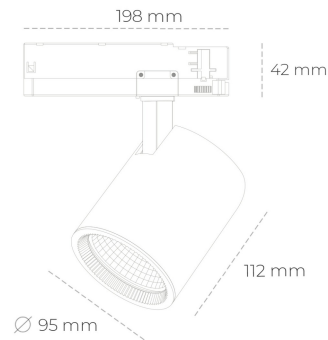

SPOTLIGHT SNIPER G MAXI 940 19W 20° BLACK | ON/OFF

Article number: N014-K0002-RF940-H5-S20-ZA01_500-S3-###

LED	COB
Light colour	4000 [K]
CRI	90
Led chip flux	2416 [lm]
Luminous flux	1932 [lm]
System power	19 [W]
Luminaire Efficiency	102 [lm/W]
Beam angle	20°
Controller	ON/OFF
MacAdam	3 SDCM

Spotlight LED

Track mounted LED spotlight. Aluminium housing. Ceiling base installation possible. Available in white, black and grey. Any RAL palette colour available on enquiry. Reflector beams available: 15°, 20°, 30°, 45° and 60°. Maximum power is 30W

LUMINAIRE

Weight	1,02 [kg]
Protection rating IP , IK , class	IP 20, IK 1,
Luminaire colour	BLACK
Cover	Glass
Operating voltage	220-240V 50-60Hz

Note: All data are typical values. Tolerance of measurements +/-10% System features may change with product improvements due to technical advances.