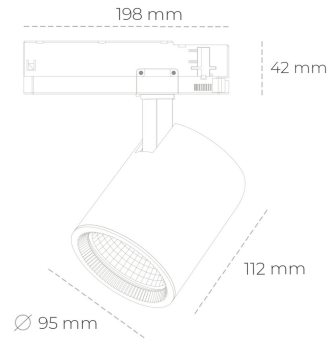

# SPOTLIGHT SNIPER G MAXI 940 25W 15° BLACK | ON/OFF

Article number: N014-K0002-RF940-H5-S15-ZA02\_650-S3-###

LED	COB
Light colour	4000 [K]
CRI	90
Led chip flux	3141 [lm]
Luminous flux	2512 [lm]
System power	25 [W]
Luminaire Efficiency	100 [lm/W]
Beam angle	15°
Controller	ON/OFF
MacAdam	3 SDCM

### Spotlight LED

Track mounted LED spotlight. Aluminium housing. Ceiling base installation possible. Available in white, black and grey. Any RAL palette colour available on enquiry. Reflector beams available: 15°, 20°, 30°, 45° and 60°. Maximum power is 30W

### LUMINAIRE

Weight	1,02 [kg]
Protection rating IP , IK , class	IP 20, IK 1,
Luminaire colour	BLACK
Cover	Glass
Operating voltage	220-240V 50-60Hz

Note: All data are typical values. Tolerance of measurements +/-10% System features may change with product improvements due to technical advances.