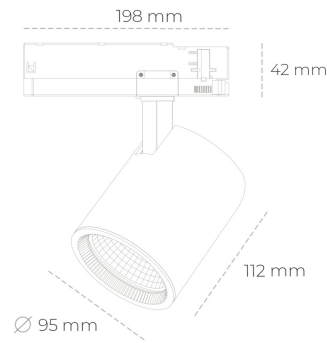

SPOTLIGHT SNIPER G MAXI 940 19W 15° BLACK | ON/OFF

Article number: N014-K0002-RF940-H5-S15-ZA01_500-S3-###

LED	COB
Light colour	4000 [K]
CRI	90
Led chip flux	2416 [lm]
Luminous flux	1932 [lm]
System power	19 [W]
Luminaire Efficiency	102 [lm/W]
Beam angle	15°
Controller	ON/OFF
MacAdam	3 SDCM

Spotlight LED

Track mounted LED spotlight. Aluminium housing. Ceiling base installation possible. Available in white, black and grey. Any RAL palette colour available on enquiry. Reflector beams available: 15°, 20°, 30°, 45° and 60°. Maximum power is 30W

LUMINAIRE

Weight	1,02 [kg]
Protection rating IP , IK , class	IP 20, IK 1,
Luminaire colour	BLACK
Cover	Glass
Operating voltage	220-240V 50-60Hz

Note: All data are typical values. Tolerance of measurements +/-10% System features may change with product improvements due to technical advances.