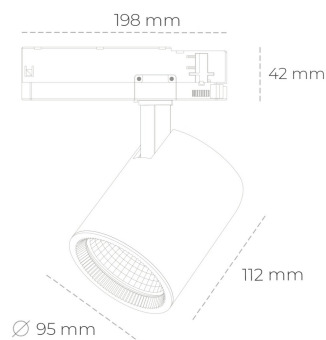

SPOTLIGHT SNIPER G MAXI 930 31W 60° BLACK | ON/OFF

LED	COB
Light colour	3000 [K] |
CRI	90
Led chip flux	3688 [lm]
Luminous flux	2950 [lm]
System power	31 [W]
Luminaire Efficiency	95 [lm/W]
Beam angle	60°
Controller	ON/OFF
MacAdam	3 SDCM

Spotlight LED

Track mounted LED spotlight. Aluminium housing. Ceiling base installation possible. Available in white, black and grey. Any RAL palette colour available on enquiry. Reflector beams available: 15°, 20°, 30°, 45° and 60°. Maximum power is 30W

LUMINAIRE

Weight	1,02 [kg]
Protection rating IP , IK , class	IP 20, IK 1,
Luminaire colour	BLACK
Cover	Glass
Operating voltage	220-240V 50-60Hz

Note: All data are typical values. Tolerance of measurements +/-10% System features may change with product improvements due to technical advances.

OPTIONS

RAL colours on inquiry, honeycomb louver on inquiry , Casambi on inquiry, DALI on inquiry, Phase-cut dimming on inquiry.

Generated: 21.06.2024

+48 32 388 80 00

www.cora.pl
cora@cora.pl

Street: Ignatza Hakuby 18
41-914 Bytom, Polska