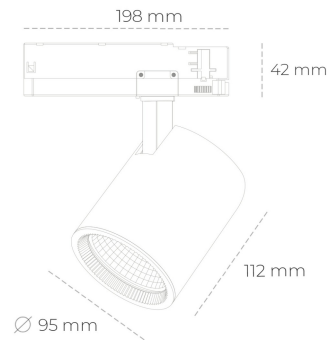

SPOTLIGHT SNIPER G MAXI 930 19W 45° BLACK | ON/OFF

Article number: N014-K0002-RF930-H5-S45-ZA01_500-S3-###

LED	COB
Light colour	3000 [K]
CRI	90
Led chip flux	2305 [lm]
Luminous flux	1844 [lm]
System power	19 [W]
Luminaire Efficiency	97 [lm/W]
Beam angle	45°
Controller	ON/OFF
MacAdam	3 SDCM

Spotlight LED

Track mounted LED spotlight. Aluminium housing. Ceiling base installation possible. Available in white, black and grey. Any RAL palette colour available on enquiry. Reflector beams available: 15°, 20°, 30°, 45° and 60°. Maximum power is 30W

LUMINAIRE

Weight	1,02 [kg]
Protection rating IP , IK , class	IP 20, IK 1,
Luminaire colour	BLACK
Cover	Glass
Operating voltage	220-240V 50-60Hz

Note: All data are typical values. Tolerance of measurements +/-10% System features may change with product improvements due to technical advances.