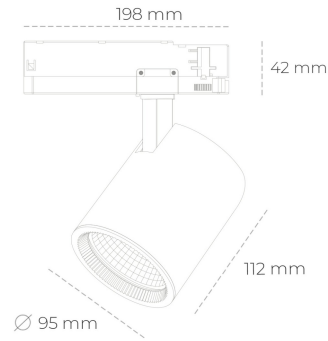

SPOTLIGHT SNIPER G MAXI 930 10W 45° BLACK | ON/OFF

Article number: N014-K0002-RF930-H5-S45-ZA01_250-S3-###

LED	COB
Light colour	3000 [K]
CRI	90
Led chip flux	1152 [lm]
Luminous flux	921 [lm]
System power	10 [W]
Luminaire Efficiency	92 [lm/W]
Beam angle	45°
Controller	ON/OFF
MacAdam	3 SDCM

Spotlight LED

Track mounted LED spotlight. Aluminium housing. Ceiling base installation possible. Available in white, black and grey. Any RAL palette colour available on enquiry. Reflector beams available: 15°, 20°, 30°, 45° and 60°. Maximum power is 30W

LUMINAIRE

Weight	1,02 [kg]
Protection rating IP , IK , class	IP 20, IK 1,
Luminaire colour	BLACK
Cover	Glass
Operating voltage	220-240V 50-60Hz

Note: All data are typical values. Tolerance of measurements +/-10% System features may change with product improvements due to technical advances.