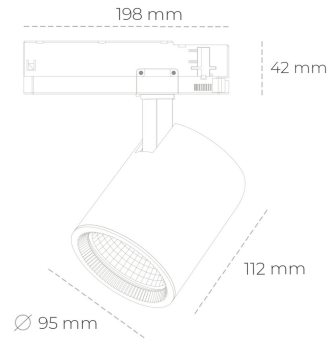

SPOTLIGHT SNIPER G MAXI 930 14W 30° BLACK | ON/OFF

Article number: N014-K0002-RF930-H5-S30-ZA01_350-S3-###

LED	COB
Light colour	3000 [K]
CRI	90
Led chip flux	1613 [lm]
Luminous flux	1290 [lm]
System power	14 [W]
Luminaire Efficiency	92 [lm/W]
Beam angle	30°
Controller	ON/OFF
MacAdam	3 SDCM

Spotlight LED

Track mounted LED spotlight. Aluminium housing. Ceiling base installation possible. Available in white, black and grey. Any RAL palette colour available on enquiry. Reflector beams available: 15°, 20°, 30°, 45° and 60°. Maximum power is 30W

LUMINAIRE

Weight	1,02 [kg]
Protection rating IP , IK , class	IP 20, IK 1,
Luminaire colour	BLACK
Cover	Glass
Operating voltage	220-240V 50-60Hz

Note: All data are typical values. Tolerance of measurements +/-10% System features may change with product improvements due to technical advances.