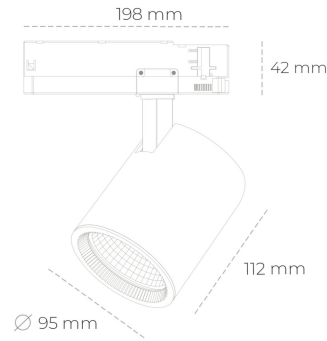

SPOTLIGHT SNIPER G MAXI 930 10W 30° BLACK | ON/OFF

Article number: N014-K0002-RF930-H5-S30-ZA01_250-S3-###

LED	COB
Light colour	3000 [K]
CRI	90
Led chip flux	1152 [lm]
Luminous flux	921 [lm]
System power	10 [W]
Luminaire Efficiency	92 [lm/W]
Beam angle	30°
Controller	ON/OFF
MacAdam	3 SDCM

Spotlight LED

Track mounted LED spotlight. Aluminium housing. Ceiling base installation possible. Available in white, black and grey. Any RAL palette colour available on enquiry. Reflector beams available: 15°, 20°, 30°, 45° and 60°. Maximum power is 30W

LUMINAIRE

Weight	1,02 [kg]
Protection rating IP , IK , class	IP 20, IK 1,
Luminaire colour	BLACK
Cover	Glass
Operating voltage	220-240V 50-60Hz

Note: All data are typical values. Tolerance of measurements +/-10% System features may change with product improvements due to technical advances.