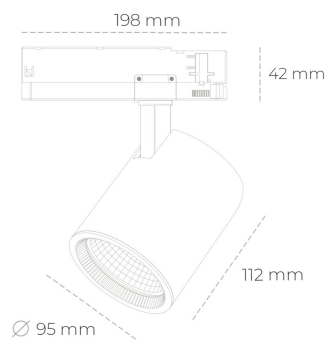

SPOTLIGHT SNIPER G MAXI 930 25W 20° BLACK | ON/OFF

LED	COB
Light colour	3000 [K] |
CRI	90
Led chip flux	2997 [lm]
Luminous flux	2397 [lm]
System power	25 [W]
Luminaire Efficiency	96 [lm/W]
Beam angle	20°
Controller	ON/OFF
MacAdam	3 SDCM

Spotlight LED

Track mounted LED spotlight. Aluminium housing. Ceiling base installation possible. Available in white, black and grey. Any RAL palette colour available on enquiry. Reflector beams available: 15°, 20°, 30°, 45° and 60°. Maximum power is 30W

LUMINAIRE

Weight	1,02 [kg]
Protection rating IP , IK , class	IP 20, IK 1,
Luminaire colour	BLACK
Cover	Glass
Operating voltage	220-240V 50-60Hz

Note: All data are typical values. Tolerance of measurements +/-10% System features may change with product improvements due to technical advances.

OPTIONS

RAL colours on inquiry, honeycomb louver on inquiry , Casambi on inquiry, DALI on inquiry, Phase-cut dimming on inquiry.

Generated: 21.06.2024

+48 32 388 80 00

www.cora.pl
cora@cora.pl

Street: Ignatza Hakuby 18
41-914 Bytom, Polska