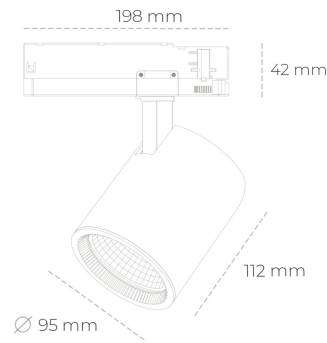

SPOTLIGHT SNIPER G MAXI 930 10W 20° BLACK | ON/OFF

Article number: N014-K0002-RF930-H5-S20-ZA01_250-S3-###

LED	COB
Light colour	3000 [K]
CRI	90
Led chip flux	1152 [lm]
Luminous flux	921 [lm]
System power	10 [W]
Luminaire Efficiency	92 [lm/W]
Beam angle	20°
Controller	ON/OFF
MacAdam	3 SDCM

Spotlight LED

Track mounted LED spotlight. Aluminium housing. Ceiling base installation possible. Available in white, black and grey. Any RAL palette colour available on enquiry. Reflector beams available: 15°, 20°, 30°, 45° and 60°. Maximum power is 30W

LUMINAIRE

Weight	1,02 [kg]
Protection rating IP , IK , class	IP 20, IK 1,
Luminaire colour	BLACK
Cover	Glass
Operating voltage	220-240V 50-60Hz

Note: All data are typical values. Tolerance of measurements +/-10% System features may change with product improvements due to technical advances.