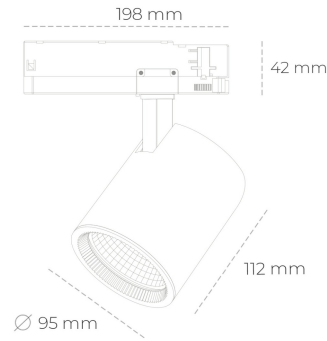

SPOTLIGHT SNIPER G MAXI 927 25W 60° BLACK | ON/OFF

Article number: N014-K0002-RF927-H5-S60-ZA02_650-S3-###

LED	COB
Light colour	2700 [K]
CRI	80
Led chip flux	2888 [lm]
Luminous flux	2310 [lm]
System power	25 [W]
Luminaire Efficiency	92 [lm/W]
Beam angle	60°
Controller	ON/OFF
MacAdam	3 SDCM

Spotlight LED

Track mounted LED spotlight. Aluminium housing. Ceiling base installation possible. Available in white, black and grey. Any RAL palette colour available on enquiry. Reflector beams available: 15°, 20°, 30°, 45° and 60°. Maximum power is 30W

LUMINAIRE

Weight	1,02 [kg]
Protection rating IP , IK , class	IP 20, IK 1,
Luminaire colour	BLACK
Cover	Glass
Operating voltage	220-240V 50-60Hz

Note: All data are typical values. Tolerance of measurements +/-10% System features may change with product improvements due to technical advances.