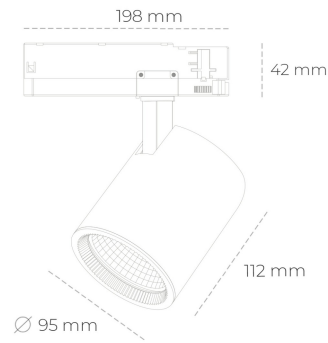

SPOTLIGHT SNIPER G MAXI 927 10W 60° BLACK | ON/OFF

Article number: N014-K0002-RF927-H5-S60-ZA01_250-S3-###

LED	COB
Light colour	2700 [K]
CRI	80
Led chip flux	1111 [lm]
Luminous flux	888 [lm]
System power	10 [W]
Luminaire Efficiency	89 [lm/W]
Beam angle	60°
Controller	ON/OFF
MacAdam	3 SDCM

Spotlight LED

Track mounted LED spotlight. Aluminium housing. Ceiling base installation possible. Available in white, black and grey. Any RAL palette colour available on enquiry. Reflector beams available: 15°, 20°, 30°, 45° and 60°. Maximum power is 30W

LUMINAIRE

Weight	1,02 [kg]
Protection rating IP , IK , class	IP 20, IK 1,
Luminaire colour	BLACK
Cover	Glass
Operating voltage	220-240V 50-60Hz

Note: All data are typical values. Tolerance of measurements +/-10% System features may change with product improvements due to technical advances.