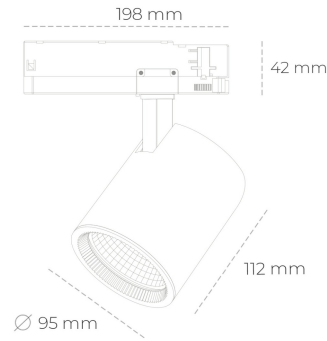

SPOTLIGHT SNIPER G MAXI 927 27W 45° BLACK | ON/OFF

Article number: N014-K0002-RF927-H5-S45-ZA02_700-S3-###

LED	COB
Light colour	2700 [K]
CRI	80
Led chip flux	3111 [lm]
Luminous flux	2488 [lm]
System power	27 [W]
Luminaire Efficiency	92 [lm/W]
Beam angle	45°
Controller	ON/OFF
MacAdam	3 SDCM

Spotlight LED

Track mounted LED spotlight. Aluminium housing. Ceiling base installation possible. Available in white, black and grey. Any RAL palette colour available on enquiry. Reflector beams available: 15°, 20°, 30°, 45° and 60°. Maximum power is 30W

LUMINAIRE

Weight	1,02 [kg]
Protection rating IP , IK , class	IP 20, IK 1,
Luminaire colour	BLACK
Cover	Glass
Operating voltage	220-240V 50-60Hz

Note: All data are typical values. Tolerance of measurements +/-10% System features may change with product improvements due to technical advances.