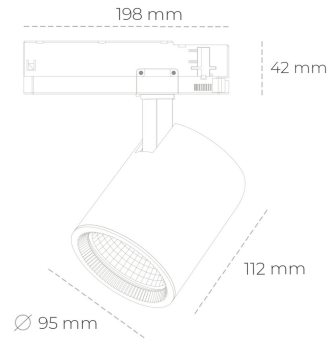

# SPOTLIGHT SNIPER G MAXI 927 14W 45° BLACK | ON/OFF

Article number: N014-K0002-RF927-H5-S45-ZA01\_350-S3-###

LED	COB
Light colour	2700 [K]
CRI	80
Led chip flux	1555 [lm]
Luminous flux	1244 [lm]
System power	14 [W]
Luminaire Efficiency	89 [lm/W]
Beam angle	45°
Controller	ON/OFF
MacAdam	3 SDCM

### Spotlight LED

Track mounted LED spotlight. Aluminium housing. Ceiling base installation possible. Available in white, black and grey. Any RAL palette colour available on enquiry. Reflector beams available: 15°, 20°, 30°, 45° and 60°. Maximum power is 30W

### LUMINAIRE

Weight	1,02 [kg]
Protection rating IP , IK , class	IP 20, IK 1,
Luminaire colour	BLACK
Cover	Glass
Operating voltage	220-240V 50-60Hz

Note: All data are typical values. Tolerance of measurements +/-10% System features may change with product improvements due to technical advances.