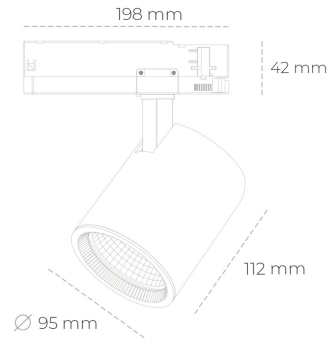

SPOTLIGHT SNIPER G MAXI 927 27W 30° BLACK | ON/OFF

Article number: N014-K0002-RF927-H5-S30-ZA02_700-S3-###

LED	COB
Light colour	2700 [K]
CRI	80
Led chip flux	3111 [lm]
Luminous flux	2488 [lm]
System power	27 [W]
Luminaire Efficiency	92 [lm/W]
Beam angle	30°
Controller	ON/OFF
MacAdam	3 SDCM

Spotlight LED

Track mounted LED spotlight. Aluminium housing. Ceiling base installation possible. Available in white, black and grey. Any RAL palette colour available on enquiry. Reflector beams available: 15°, 20°, 30°, 45° and 60°. Maximum power is 30W

LUMINAIRE

Weight	1,02 [kg]
Protection rating IP , IK , class	IP 20, IK 1,
Luminaire colour	BLACK
Cover	Glass
Operating voltage	220-240V 50-60Hz

Note: All data are typical values. Tolerance of measurements +/-10% System features may change with product improvements due to technical advances.