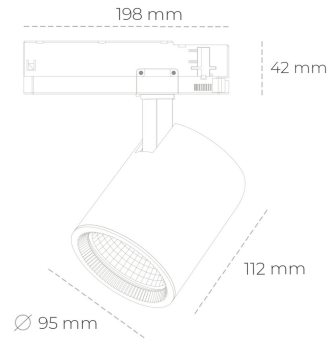

SPOTLIGHT SNIPER G MAXI 927 19W 30° BLACK | ON/OFF

Article number: N014-K0002-RF927-H5-S30-ZA01_500-S3-###

LED	COB
Light colour	2700 [K]
CRI	80
Led chip flux	2222 [lm]
Luminous flux	1777 [lm]
System power	19 [W]
Luminaire Efficiency	94 [lm/W]
Beam angle	30°
Controller	ON/OFF
MacAdam	3 SDCM

Spotlight LED

Track mounted LED spotlight. Aluminium housing. Ceiling base installation possible. Available in white, black and grey. Any RAL palette colour available on enquiry. Reflector beams available: 15°, 20°, 30°, 45° and 60°. Maximum power is 30W

LUMINAIRE

Weight	1,02 [kg]
Protection rating IP , IK , class	IP 20, IK 1,
Luminaire colour	BLACK
Cover	Glass
Operating voltage	220-240V 50-60Hz

Note: All data are typical values. Tolerance of measurements +/-10% System features may change with product improvements due to technical advances.