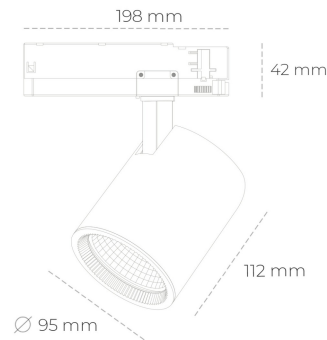

SPOTLIGHT SNIPER G MAXI 927 25W 20° BLACK | ON/OFF

Article number: N014-K0002-RF927-H5-S20-ZA02_650-S3-###

LED	COB
Light colour	2700 [K]
CRI	80
Led chip flux	2888 [lm]
Luminous flux	2310 [lm]
System power	25 [W]
Luminaire Efficiency	92 [lm/W]
Beam angle	20°
Controller	ON/OFF
MacAdam	3 SDCM

Spotlight LED

Track mounted LED spotlight. Aluminium housing. Ceiling base installation possible. Available in white, black and grey. Any RAL palette colour available on enquiry. Reflector beams available: 15°, 20°, 30°, 45° and 60°. Maximum power is 30W

LUMINAIRE

Weight	1,02 [kg]
Protection rating IP , IK , class	IP 20, IK 1,
Luminaire colour	BLACK
Cover	Glass
Operating voltage	220-240V 50-60Hz

Note: All data are typical values. Tolerance of measurements +/-10% System features may change with product improvements due to technical advances.