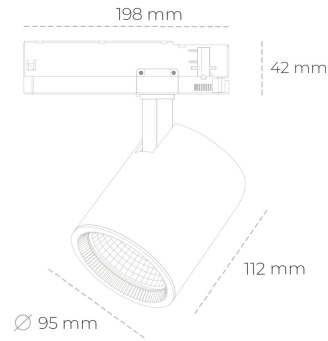

# SPOTLIGHT SNIPER G MAXI 927 19W 20° BLACK | ON/OFF

Article number: N014-K0002-RF927-H5-S20-ZA01\_500-S3-###

LED	COB
Light colour	2700 [K]
CRI	80
Led chip flux	2222 [lm]
Luminous flux	1777 [lm]
System power	19 [W]
Luminaire Efficiency	94 [lm/W]
Beam angle	20°
Controller	ON/OFF
MacAdam	3 SDCM

### Spotlight LED

Track mounted LED spotlight. Aluminium housing. Ceiling base installation possible. Available in white, black and grey. Any RAL palette colour available on enquiry. Reflector beams available: 15°, 20°, 30°, 45° and 60°. Maximum power is 30W

### LUMINAIRE

Weight	1,02 [kg]
Protection rating IP , IK , class	IP 20, IK 1,
Luminaire colour	BLACK
Cover	Glass
Operating voltage	220-240V 50-60Hz

Note: All data are typical values. Tolerance of measurements +/-10% System features may change with product improvements due to technical advances.