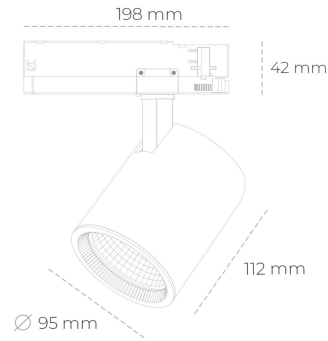

SPOTLIGHT SNIPER G MAXI 927 10W 15° BLACK | ON/OFF

Article number: N014-K0002-RF927-H5-S15-ZA01_250-S3-###

LED	COB
Light colour	2700 [K]
CRI	80
Led chip flux	1111 [lm]
Luminous flux	888 [lm]
System power	10 [W]
Luminaire Efficiency	89 [lm/W]
Beam angle	15°
Controller	ON/OFF
MacAdam	3 SDCM

Spotlight LED

Track mounted LED spotlight. Aluminium housing. Ceiling base installation possible. Available in white, black and grey. Any RAL palette colour available on enquiry. Reflector beams available: 15°, 20°, 30°, 45° and 60°. Maximum power is 30W

LUMINAIRE

Weight	1,02 [kg]
Protection rating IP , IK , class	IP 20, IK 1,
Luminaire colour	BLACK
Cover	Glass
Operating voltage	220-240V 50-60Hz

Note: All data are typical values. Tolerance of measurements +/-10% System features may change with product improvements due to technical advances.