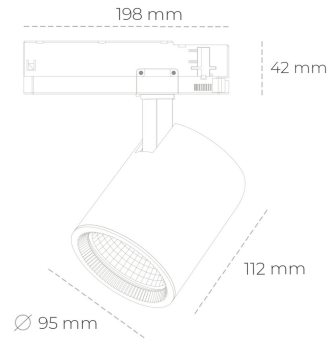

SPOTLIGHT SNIPER G MAXI 850 31W 45° BLACK | ON/OFF

Article number: N014-K0002-RF850-H5-S45-ZA03_800-S3-###

LED	COB
Light colour	5000 [K]
CRI	80
Led chip flux	4633 [lm]
Luminous flux	3706 [lm]
System power	31 [W]
Luminaire Efficiency	120 [lm/W]
Beam angle	45°
Controller	ON/OFF
MacAdam	3 SDCM

Spotlight LED

Track mounted LED spotlight. Aluminium housing. Ceiling base installation possible. Available in white, black and grey. Any RAL palette colour available on enquiry. Reflector beams available: 15°, 20°, 30°, 45° and 60°. Maximum power is 30W

LUMINAIRE

Weight	1,02 [kg]
Protection rating IP , IK , class	IP 20, IK 1,
Luminaire colour	BLACK
Cover	Glass
Operating voltage	220-240V 50-60Hz

Note: All data are typical values. Tolerance of measurements +/-10% System features may change with product improvements due to technical advances.