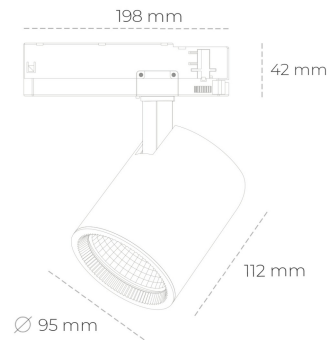

SPOTLIGHT SNIPER G MAXI 850 25W 45° BLACK | ON/OFF

Article number: N014-K0002-RF850-H5-S45-ZA02_650-S3-###

LED	COB
Light colour	5000 [K]
CRI	80
Led chip flux	3764 [lm]
Luminous flux	3011 [lm]
System power	25 [W]
Luminaire Efficiency	120 [lm/W]
Beam angle	45°
Controller	ON/OFF
MacAdam	3 SDCM

Spotlight LED

Track mounted LED spotlight. Aluminium housing. Ceiling base installation possible. Available in white, black and grey. Any RAL palette colour available on enquiry. Reflector beams available: 15°, 20°, 30°, 45° and 60°. Maximum power is 30W

LUMINAIRE

Weight	1,02 [kg]
Protection rating IP , IK , class	IP 20, IK 1,
Luminaire colour	BLACK
Cover	Glass
Operating voltage	220-240V 50-60Hz

Note: All data are typical values. Tolerance of measurements +/-10% System features may change with product improvements due to technical advances.