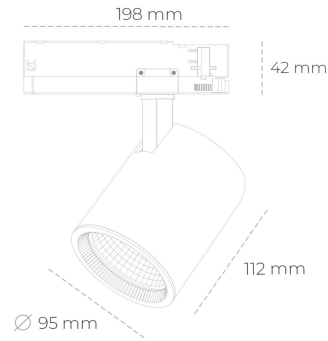

SPOTLIGHT SNIPER G MAXI 850 19W 45° BLACK | ON/OFF

Article number: N014-K0002-RF850-H5-S45-ZA01_500-S3-###

LED	COB
Light colour	5000 [K]
CRI	80
Led chip flux	2895 [lm]
Luminous flux	2316 [lm]
System power	19 [W]
Luminaire Efficiency	122 [lm/W]
Beam angle	45°
Controller	ON/OFF
MacAdam	3 SDCM

Spotlight LED

Track mounted LED spotlight. Aluminium housing. Ceiling base installation possible. Available in white, black and grey. Any RAL palette colour available on enquiry. Reflector beams available: 15°, 20°, 30°, 45° and 60°. Maximum power is 30W

LUMINAIRE

Weight	1,02 [kg]
Protection rating IP , IK , class	IP 20, IK 1,
Luminaire colour	BLACK
Cover	Glass
Operating voltage	220-240V 50-60Hz

Note: All data are typical values. Tolerance of measurements +/-10% System features may change with product improvements due to technical advances.