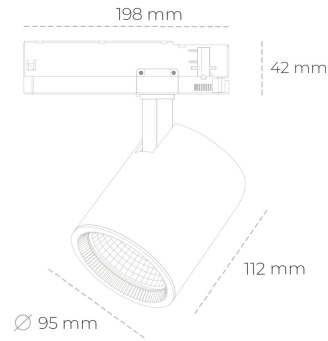

# SPOTLIGHT SNIPER G MAXI 850 21W 30° BLACK | ON/OFF

Article number: N014-K0002-RF850-H5-S30-ZA02\_550-S3-###

LED	COB
Light colour	5000 [K]
CRI	80
Led chip flux	3185 [lm]
Luminous flux	2548 [lm]
System power	21 [W]
Luminaire Efficiency	121 [lm/W]
Beam angle	30°
Controller	ON/OFF
MacAdam	3 SDCM

### Spotlight LED

Track mounted LED spotlight. Aluminium housing. Ceiling base installation possible. Available in white, black and grey. Any RAL palette colour available on enquiry. Reflector beams available: 15°, 20°, 30°, 45° and 60°. Maximum power is 30W

### LUMINAIRE

Weight	1,02 [kg]
Protection rating IP , IK , class	IP 20, IK 1,
Luminaire colour	BLACK
Cover	Glass
Operating voltage	220-240V 50-60Hz

Note: All data are typical values. Tolerance of measurements +/-10% System features may change with product improvements due to technical advances.