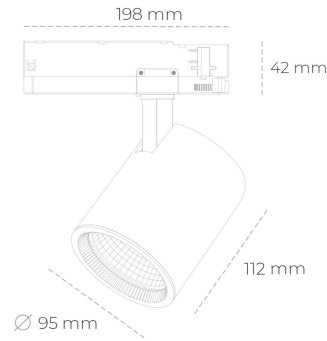

SPOTLIGHT SNIPER G MAXI 850 21W 15° BLACK | ON/OFF

Article number: N014-K0002-RF850-H5-S15-ZA02_550-S3-###

LED	COB
Light colour	5000 [K]
CRI	80
Led chip flux	3185 [lm]
Luminous flux	2548 [lm]
System power	21 [W]
Luminaire Efficiency	121 [lm/W]
Beam angle	15°
Controller	ON/OFF
MacAdam	3 SDCM

Spotlight LED

Track mounted LED spotlight. Aluminium housing. Ceiling base installation possible. Available in white, black and grey. Any RAL palette colour available on enquiry. Reflector beams available: 15°, 20°, 30°, 45° and 60°. Maximum power is 30W

LUMINAIRE

Weight	1,02 [kg]
Protection rating IP , IK , class	IP 20, IK 1,
Luminaire colour	BLACK
Cover	Glass
Operating voltage	220-240V 50-60Hz

Note: All data are typical values. Tolerance of measurements +/-10% System features may change with product improvements due to technical advances.