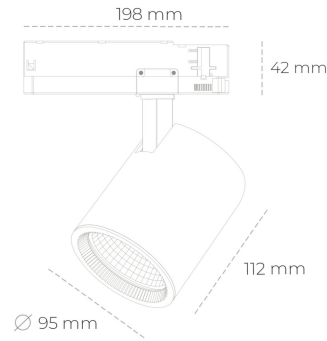

# SPOTLIGHT SNIPER G MAXI 840 27W 45° BLACK | ON/OFF

Article number: N014-K0002-RF840-H5-S45-ZA02\_700-S3-###

LED	COB
Light colour	4000 [K]
CRI	80
Led chip flux	3974 [lm]
Luminous flux	3179 [lm]
System power	27 [W]
Luminaire Efficiency	118 [lm/W]
Beam angle	45°
Controller	ON/OFF
MacAdam	3 SDCM

## Spotlight LED

Track mounted LED spotlight. Aluminium housing. Ceiling base installation possible. Available in white, black and grey. Any RAL palette colour available on enquiry. Reflector beams available: 15°, 20°, 30°, 45° and 60°. Maximum power is 30W

## LUMINAIRE

Weight	1,02 [kg]
Protection rating IP , IK , class	IP 20, IK 1,
Luminaire colour	BLACK
Cover	Glass
Operating voltage	220-240V 50-60Hz

Note: All data are typical values. Tolerance of measurements +/-10% System features may change with product improvements due to technical advances.