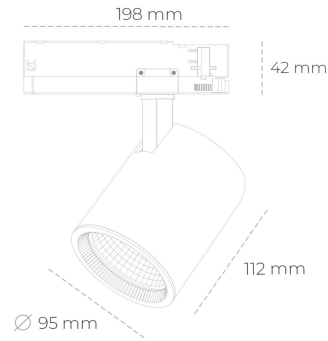

# SPOTLIGHT SNIPER G MAXI 840 19W 30° BLACK | ON/OFF

Article number: N014-K0002-RF840-H5-S30-ZA01\_500-S3-###

LED	COB
Light colour	4000 [K]
CRI	80
Led chip flux	2839 [lm]
Luminous flux	2271 [lm]
System power	19 [W]
Luminaire Efficiency	120 [lm/W]
Beam angle	30°
Controller	ON/OFF
MacAdam	3 SDCM

### Spotlight LED

Track mounted LED spotlight. Aluminium housing. Ceiling base installation possible. Available in white, black and grey. Any RAL palette colour available on enquiry. Reflector beams available: 15°, 20°, 30°, 45° and 60°. Maximum power is 30W

### LUMINAIRE

Weight	1,02 [kg]
Protection rating IP , IK , class	IP 20, IK 1,
Luminaire colour	BLACK
Cover	Glass
Operating voltage	220-240V 50-60Hz

Note: All data are typical values. Tolerance of measurements +/-10% System features may change with product improvements due to technical advances.