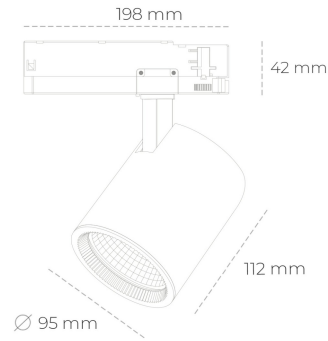

SPOTLIGHT SNIPER G MAXI 840 31W 15° BLACK | ON/OFF

Article number: N014-K0002-RF840-H5-S15-ZA03_800-S3-###

LED	COB
Light colour	4000 [K]
CRI	80
Led chip flux	4542 [lm]
Luminous flux	3633 [lm]
System power	31 [W]
Luminaire Efficiency	117 [lm/W]
Beam angle	15°
Controller	ON/OFF
MacAdam	3 SDCM

Spotlight LED

Track mounted LED spotlight. Aluminium housing. Ceiling base installation possible. Available in white, black and grey. Any RAL palette colour available on enquiry. Reflector beams available: 15°, 20°, 30°, 45° and 60°. Maximum power is 30W

LUMINAIRE

Weight	1,02 [kg]
Protection rating IP , IK , class	IP 20, IK 1,
Luminaire colour	BLACK
Cover	Glass
Operating voltage	220-240V 50-60Hz

Note: All data are typical values. Tolerance of measurements +/-10% System features may change with product improvements due to technical advances.