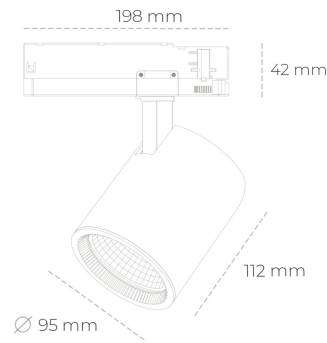

# SPOTLIGHT SNIPER G MAXI 840 25W 15° BLACK | ON/OFF

Article number: N014-K0002-RF840-H5-S15-ZA02\_650-S3-###

LED	COB
Light colour	4000 [K]
CRI	80
Led chip flux	3690 [lm]
Luminous flux	2952 [lm]
System power	25 [W]
Luminaire Efficiency	118 [lm/W]
Beam angle	15°
Controller	ON/OFF
MacAdam	3 SDCM

### Spotlight LED

Track mounted LED spotlight. Aluminium housing. Ceiling base installation possible. Available in white, black and grey. Any RAL palette colour available on enquiry. Reflector beams available: 15°, 20°, 30°, 45° and 60°. Maximum power is 30W

### LUMINAIRE

Weight	1,02 [kg]
Protection rating IP , IK , class	IP 20, IK 1,
Luminaire colour	BLACK
Cover	Glass
Operating voltage	220-240V 50-60Hz

Note: All data are typical values. Tolerance of measurements +/-10% System features may change with product improvements due to technical advances.