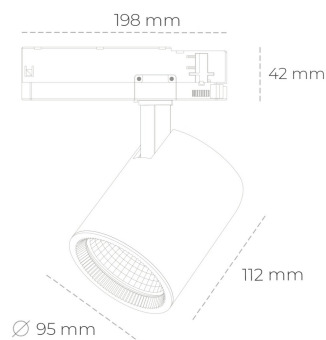

SPOTLIGHT SNIPER G MAXI 835 31W 60° BLACK | ON/OFF

LED	COB
Light colour	3500 [K] |
CRI	80
Led chip flux	4453 [lm]
Luminous flux	3562 [lm]
System power	31 [W]
Luminaire Efficiency	115 [lm/W]
Beam angle	60°
Controller	ON/OFF
MacAdam	3 SDCM

Spotlight LED

Track mounted LED spotlight. Aluminium housing. Ceiling base installation possible. Available in white, black and grey. Any RAL palette colour available on enquiry. Reflector beams available: 15°, 20°, 30°, 45° and 60°. Maximum power is 30W

LUMINAIRE

Weight	1,02 [kg]
Protection rating IP , IK , class	IP 20, IK 1,
Luminaire colour	BLACK
Cover	Glass
Operating voltage	220-240V 50-60Hz

Note: All data are typical values. Tolerance of measurements +/-10% System features may change with product improvements due to technical advances.

OPTIONS

RAL colours on inquiry, honeycomb louver on inquiry , Casambi on inquiry, DALI on inquiry, Phase-cut dimming on inquiry.

Generated: 23.06.2024

+48 32 388 80 00

www.cora.pl
cora@cora.pl

Street: Ignatza Hakuby 18
41-914 Bytom, Polska