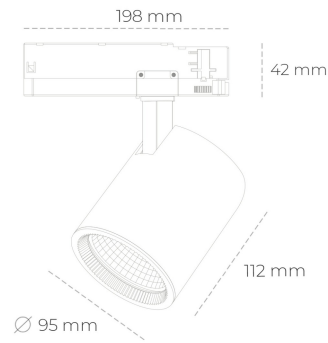

SPOTLIGHT SNIPER G MAXI 835 19W 45° BLACK | ON/OFF

Article number: N014-K0002-RF835-H5-S45-ZA01_500-S3-###

LED	COB
Light colour	3500 [K]
CRI	80
Led chip flux	2783 [lm]
Luminous flux	2226 [lm]
System power	19 [W]
Luminaire Efficiency	117 [lm/W]
Beam angle	45°
Controller	ON/OFF
MacAdam	3 SDCM

Spotlight LED

Track mounted LED spotlight. Aluminium housing. Ceiling base installation possible. Available in white, black and grey. Any RAL palette colour available on enquiry. Reflector beams available: 15°, 20°, 30°, 45° and 60°. Maximum power is 30W

LUMINAIRE

Weight	1,02 [kg]
Protection rating IP , IK , class	IP 20, IK 1,
Luminaire colour	BLACK
Cover	Glass
Operating voltage	220-240V 50-60Hz

Note: All data are typical values. Tolerance of measurements +/-10% System features may change with product improvements due to technical advances.