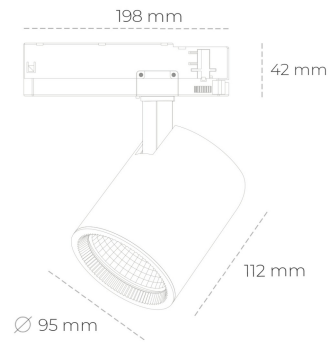

SPOTLIGHT SNIPER G MAXI 835 25W 20° BLACK | ON/OFF

Article number: N014-K0002-RF835-H5-S20-ZA02_650-S3-###

LED	COB
Light colour	3500 [K]
CRI	80
Led chip flux	3618 [lm]
Luminous flux	2894 [lm]
System power	25 [W]
Luminaire Efficiency	116 [lm/W]
Beam angle	20°
Controller	ON/OFF
MacAdam	3 SDCM

Spotlight LED

Track mounted LED spotlight. Aluminium housing. Ceiling base installation possible. Available in white, black and grey. Any RAL palette colour available on enquiry. Reflector beams available: 15°, 20°, 30°, 45° and 60°. Maximum power is 30W

LUMINAIRE

Weight	1,02 [kg]
Protection rating IP , IK , class	IP 20, IK 1,
Luminaire colour	BLACK
Cover	Glass
Operating voltage	220-240V 50-60Hz

Note: All data are typical values. Tolerance of measurements +/-10% System features may change with product improvements due to technical advances.