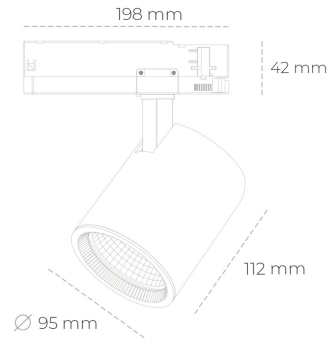

SPOTLIGHT SNIPER G MAXI 835 10W 20° BLACK | ON/OFF

Article number: N014-K0002-RF835-H5-S20-ZA01_250-S3-###

LED	COB
Light colour	3500 [K]
CRI	80
Led chip flux	1391 [lm]
Luminous flux	1112 [lm]
System power	10 [W]
Luminaire Efficiency	111 [lm/W]
Beam angle	20°
Controller	ON/OFF
MacAdam	3 SDCM

Spotlight LED

Track mounted LED spotlight. Aluminium housing. Ceiling base installation possible. Available in white, black and grey. Any RAL palette colour available on enquiry. Reflector beams available: 15°, 20°, 30°, 45° and 60°. Maximum power is 30W

LUMINAIRE

Weight	1,02 [kg]
Protection rating IP , IK , class	IP 20, IK 1,
Luminaire colour	BLACK
Cover	Glass
Operating voltage	220-240V 50-60Hz

Note: All data are typical values. Tolerance of measurements +/-10% System features may change with product improvements due to technical advances.