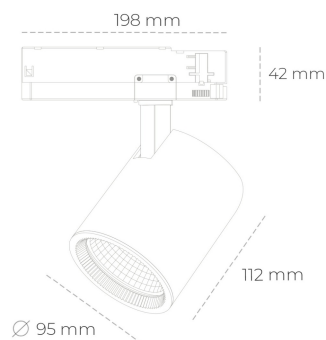

SPOTLIGHT SNIPER G MAXI 835 23W 15° BLACK | ON/OFF

LED	COB
Light colour	3500 [K] |
CRI	80
Led chip flux	3340 [lm]
Luminous flux	2672 [lm]
System power	23 [W]
Luminaire Efficiency	116 [lm/W]
Beam angle	15°
Controller	ON/OFF
MacAdam	3 SDCM

Spotlight LED

Track mounted LED spotlight. Aluminium housing. Ceiling base installation possible. Available in white, black and grey. Any RAL palette colour available on enquiry. Reflector beams available: 15°, 20°, 30°, 45° and 60°. Maximum power is 30W

LUMINAIRE

Weight	1,02 [kg]
Protection rating IP , IK , class	IP 20, IK 1,
Luminaire colour	BLACK
Cover	Glass
Operating voltage	220-240V 50-60Hz

Note: All data are typical values. Tolerance of measurements +/-10% System features may change with product improvements due to technical advances.

OPTIONS

RAL colours on inquiry, honeycomb louver on inquiry , Casambi on inquiry, DALI on inquiry, Phase-cut dimming on inquiry.

Generated: 21.06.2024

+48 32 388 80 00

www.cora.pl
cora@cora.pl

Street: Ignatza Hakuby 18
41-914 Bytom, Polska