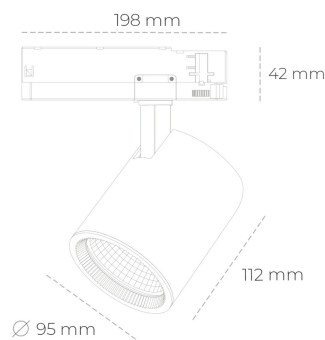

SPOTLIGHT SNIPER G MAXI 830 10W 60° BLACK | ON/OFF

LED	COB
Light colour	3000 [K] |
CRI	80
Led chip flux	1361 [lm]
Luminous flux	1088 [lm]
System power	10 [W]
Luminaire Efficiency	109 [lm/W]
Beam angle	60°
Controller	ON/OFF
MacAdam	3 SDCM

Spotlight LED

Track mounted LED spotlight. Aluminium housing. Ceiling base installation possible. Available in white, black and grey. Any RAL palette colour available on enquiry. Reflector beams available: 15°, 20°, 30°, 45° and 60°. Maximum power is 30W

LUMINAIRE

Weight	1,02 [kg]
Protection rating IP , IK , class	IP 20, IK 1,
Luminaire colour	BLACK
Cover	Glass
Operating voltage	220-240V 50-60Hz

Note: All data are typical values. Tolerance of measurements +/-10% System features may change with product improvements due to technical advances.

OPTIONS

RAL colours on inquiry, honeycomb louver on inquiry , Casambi on inquiry, DALI on inquiry, Phase-cut dimming on inquiry.

Generated: 23.06.2024

+48 32 388 80 00

www.cora.pl
cora@cora.pl

Street: Ignatza Hakuby 18
41-914 Bytom, Polska